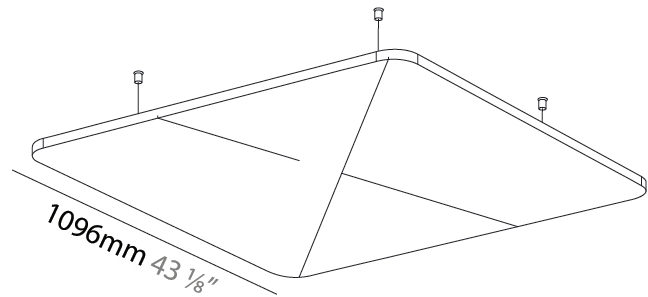

GENERAL

Series: Quantum Acoustic Light Panel
Brand: Prolicht
Division: Architectural
Mounting Type: Suspension
Mounting Location: Ceiling
Subcategory: Acoustic

PHYSICAL

Shape: Round
Length (mm): 1096
Length (in): 43 1/8
Width (mm): 1096
Width (in): 43 1/8
Height (mm): 54
Height (in): 2 1/8
Light Distribution: Indirect
Fixture Finish: SSR / BKV / CWI / CRY / HAB / UFT / ITA / RUA / FTG / MYG / LOD / PUS / FRO / FUP / KIA / POP / BLS / SPG / MEY / GOH / GUM / CHC / COM / ABZ / JAG / OBR / MOS / ROR
Accent Finish: ANC / ASH / BNA / BTC / BZE / CEL / EGG / EVG / FOG / FOS / FST / FUA / IRI / IRO / KHA / LIC / LIM / MER / MSN / MUS / ONX / PEA / PLU / POL / PPY / RAY / ROY / RST / STE / SWD / TAN / TAU
Fixture Material: Aluminum
Cable Details: 2 000mm / 78 3/4" or 6 000mm / 236 1/4" Transparent Cable

ELECTRICAL

Lamp Type: LED (Zhaga Standard)
Input Wattage (W): 31.7
Total Output Wattage (W): 29.1
Dimming: Non-Dimmable
Driver Included: Yes
Driver Location: Integrated
Driver Type: Constant Current - Universal
Driver Class: Class 2
Input Voltage (V): 120 - 277

LED

Color Temperature (°K): 2700 / 3000 / 3500 / 4000
Max. Delivered Lumen (lm): 2338 / 2362 / 2432 / 2503
Nominal Lumen (lm): 2851 / 2880 / 2966 / 3053
CRI: >90 CRI
Lamp Life (hrs): 50000

OPTICAL

RATINGS AND CERTIFICATIONS

Certified By: CSA Certified to UL and CSA Standards
IP rating: IP20