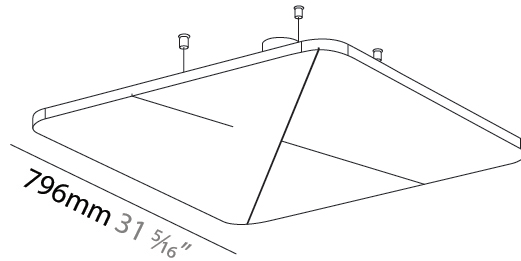

GENERAL

Series: Quantum Acoustic Light Panel
Brand: Prolicht
Division: Architectural
Mounting Type: Suspension
Mounting Location: Ceiling
Subcategory: Acoustic

PHYSICAL

Shape: Round
Length (mm): 796
Length (in): 31 5/16
Width (mm): 796
Width (in): 31 5/16
Height (mm): 54
Height (in): 2 1/8

Light Distribution: Indirect

Fixture Finish: SSR / BKV / CWI / CRY / HAB / UFT / ITA / RUA / FTG / MYG / LOD / PUS / FRO / FUP / KIA / POP / BLS / SPG / MEY / GOH / GUM / CHC / COM / ABZ / JAG / OBR / MOS / ROR

Accent Finish: ANC / ASH / BNA / BTC / BZE / CEL / EGG / EVG / FOG / FOS / FST / FUA / IRI / IRO / KHA / LIC / LIM / MER / MSN / MUS / ONX / PEA / PLU / POL / PPY / RAY / ROY / RST / STE / SWD / TAN / TAU

Fixture Material: Aluminum

Cable Details: 2 000mm / 78 3/4" or 6 000mm / 236 1/4" Transparent Cable

ELECTRICAL

Lamp Type: LED (Zhaga Standard)
Input Wattage (W): 12.7
Total Output Wattage (W): 11.8
Dimming: Non-Dimmable
Driver Included: Yes
Driver Location: Integrated
Driver Type: Constant Current - Universal
Driver Class: Class 2
Input Voltage (V): 120 - 277

LED

Color Temperature (°K): 2700 / 3000 / 3500 / 4000
Max. Delivered Lumen (lm): 935 / 945 / 973 / 1001
Nominal Lumen (lm): 1140 / 1152 / 1187 / 1221
CRI: >90 CRI
Lamp Life (hrs): 50000

OPTICAL

RATINGS AND CERTIFICATIONS

Certified By: CSA Certified to UL and CSA Standards
IP rating: IP20