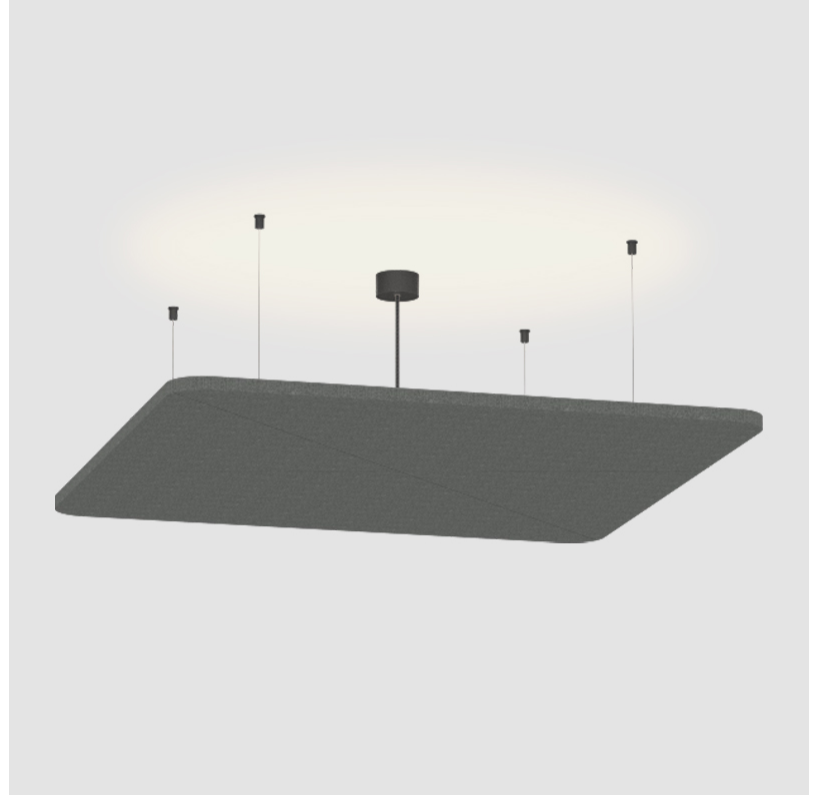

GENERAL

Series: Quantum Acoustic Light Panel
Brand: Prolicht
Division: Architectural
Mounting Type: Suspension
Mounting Location: Ceiling
Subcategory: Acoustic

PHYSICAL

Shape: Round
Length (mm): 1096
Length (in): 43 1/8
Width (mm): 1096
Width (in): 43 1/8
Height (mm): 54
Height (in): 2 1/8
Light Distribution: Indirect
Fixture Finish: SSR / BKV / CWI / CRY / HAB / UFT / ITA / RUA / FTG / MYG / LOD / PUS / FRO / FUP / KIA / POP / BLS / SPG / MEY / GOH / GUM / CHC / COM / ABZ / JAG / OBR / MOS / ROR
Accent Finish: ANC / ASH / BNA / BTC / BZE / CEL / EGG / EVG / FOG / FOS / FST / FUA / IRI / IRO / KHA / LIC / LIM / MER / MSN / MUS / ONX / PEA / PLU / POL / PPY / RAY / ROY / RST / STE / SWD / TAN / TAU
Fixture Material: Aluminum
Cable Details: 2 000mm / 78 3/4" or 6 000mm / 236 1/4" Transparent Cable

ELECTRICAL

Lamp Type: LED (Zhaga Standard)
Input Wattage (W): 31.7
Total Output Wattage (W): 29.1
Dimming: Non-Dimmable
Driver Included: Yes
Driver Location: Integrated
Driver Type: Constant Current - Universal
Driver Class: Class 2
Input Voltage (V): 120 - 277

LED

Color Temperature (°K): 2700 / 3000 / 3500 / 4000
Max. Delivered Lumen (lm): 2338 / 2362 / 2432 / 2503
Nominal Lumen (lm): 2851 / 2880 / 2966 / 3053
CRI: >90 CRI
Lamp Life (hrs): 50000

OPTICAL

RATINGS AND CERTIFICATIONS

Certified By: CSA Certified to UL and CSA Standards
IP rating: IP20