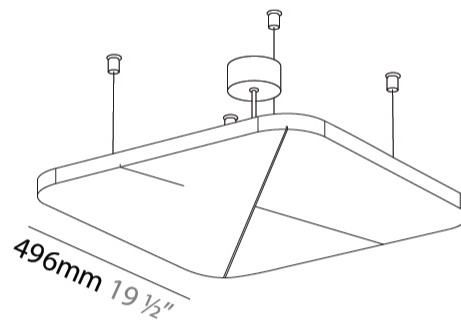

GENERAL

Series: Quantum Acoustic Light Panel
Brand: Prolicht
Division: Architectural
Mounting Type: Suspension
Mounting Location: Ceiling
Subcategory: Acoustic

PHYSICAL

Shape: Round
Length (mm): 496
Length (in): 19 1/2
Width (mm): 496
Width (in): 19 1/2
Height (mm): 54
Height (in): 2 1/8
Light Distribution: Indirect
Fixture Finish: SSR / BKV / CWI / CRY / HAB / UFT / ITA / RUA / FTG / MYG / LOD / PUS / FRO / FUP / KIA / POP / BLS / SPG / MEY / GOH / GUM / CHC / COM / ABZ / JAG / OBR / MOS / ROR
Accent Finish: ANC / ASH / BNA / BTC / BZE / CEL / EGG / EVG / FOG / FOS / FST / FUA / IRI / IRO / KHA / LIC / LIM / MER / MSN / MUS / ONX / PEA / PLU / POL / PPY / RAY / ROY / RST / STE / SWD / TAN / TAU

Fixture Material: Aluminum
Cable Details: 2 000mm / 78 3/4" or 6 000mm / 236 1/4" Transparent Cable

ELECTRICAL

Lamp Type: LED (Zhaga Standard)
Input Wattage (W): 12.7
Total Output Wattage (W): 11.8
Dimming: Non-Dimmable
Driver Included: Yes
Driver Location: Integrated
Driver Type: Constant Current - Universal
Driver Class: Class 2
Input Voltage (V): 120 - 277

LED

Color Temperature (°K): 2700 / 3000 / 3500 / 4000
Max. Delivered Lumen (lm): 935 / 945 / 973 / 1001
Nominal Lumen (lm): 1140 / 1152 / 1187 / 1221
CRI: >90 CRI
Lamp Life (hrs): 50000

OPTICAL

RATINGS AND CERTIFICATIONS

Certified By: CSA Certified to UL and CSA Standards
IP rating: IP20