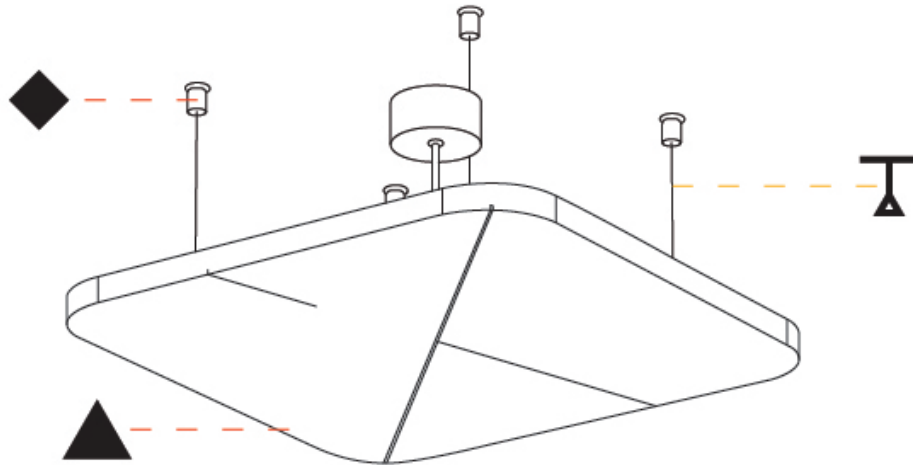

QUANTUM ACOUSTIC LIGHT PANEL SUSPENSION

A300738-

PROJECT

TYPE

SPECIFIER

QUANTITY

DATE

A