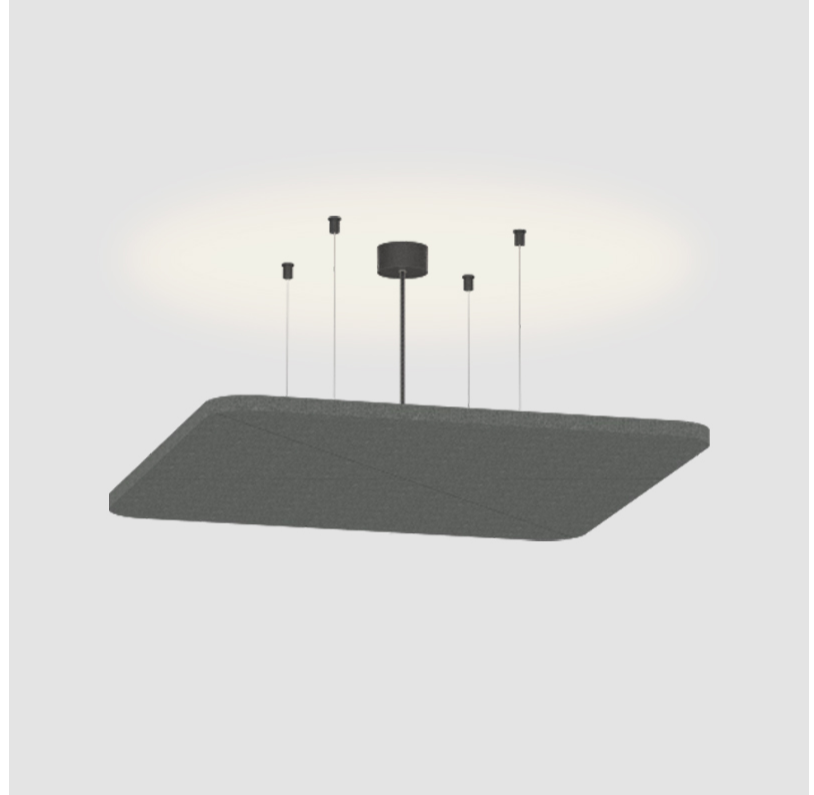

GENERAL

Series: Quantum Acoustic Light Panel
Brand: Prolicht
Division: Architectural
Mounting Type: Suspension
Mounting Location: Ceiling
Subcategory: Acoustic

PHYSICAL

Shape: Round
Length (mm): 796
Length (in): 31 5/16
Width (mm): 796
Width (in): 31 5/16
Height (mm): 54
Height (in): 2 1/8

Light Distribution: Indirect

Fixture Finish: SSR / BKV / CWI / CRY / HAB / UFT / ITA / RUA / FTG / MYG / LOD / PUS / FRO / FUP / KIA / POP / BLS / SPG / MEY / GOH / GUM / CHC / COM / ABZ / JAG / OBR / MOS / ROR

Accent Finish: ANC / ASH / BNA / BTC / BZE / CEL / EGG / EVG / FOG / FOS / FST / FUA / IRI / IRO / KHA / LIC / LIM / MER / MSN / MUS / ONX / PEA / PLU / POL / PPY / RAY / ROY / RST / STE / SWD / TAN / TAU

Fixture Material: Aluminum

Cable Details: 2 000mm / 78 3/4" or 6 000mm / 236 1/4" Transparent Cable

ELECTRICAL

Lamp Type: LED (Zhaga Standard)
Input Wattage (W): 12.7
Total Output Wattage (W): 11.8
Dimming: Non-Dimmable
Driver Included: Yes
Driver Location: Integrated
Driver Type: Constant Current - Universal
Driver Class: Class 2
Input Voltage (V): 120 - 277

LED

Color Temperature (°K): 2700 / 3000 / 3500 / 4000
Max. Delivered Lumen (lm): 935 / 945 / 973 / 1001
Nominal Lumen (lm): 1140 / 1152 / 1187 / 1221
CRI: >90 CRI
Lamp Life (hrs): 50000

OPTICAL

RATINGS AND CERTIFICATIONS

Certified By: CSA Certified to UL and CSA Standards
IP rating: IP20